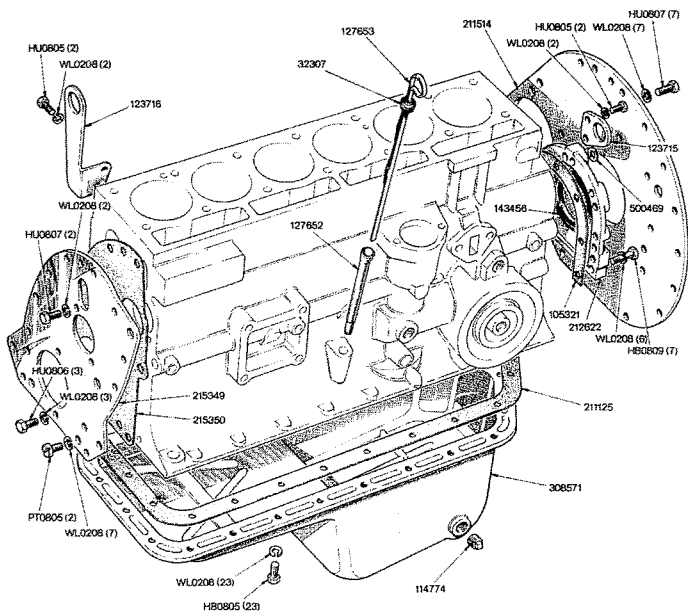

ENGINE - Plates,Sump,Rear Oil Seal,Dipstick,Lifting Eyes

ENGINE -Oil Pump

NOTE
 149634 Oil Pump Assembly 1 off Fitted up to Engine No. KE775E and KF2527E
 (Comprising items marked *)
 217488 Oil Pump Assembly 1 off Fitted from Engine No. KE776E and KF2528E
 (Comprising items marked †)
 217488 may be used for all replacements.