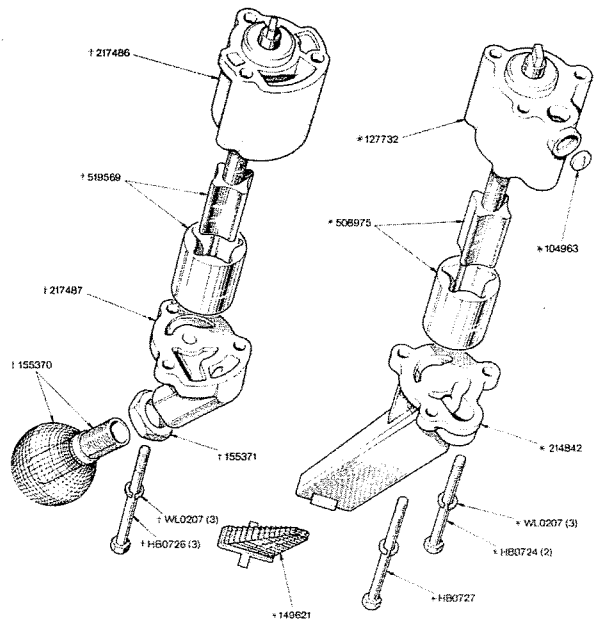

ENGINE - Plates,Sump,Rear Oil Seal,Dipstick,Lifting Eyes

ENGINE -Oil Pump

NOTE
 149634 Oil Pump Assembly 1 off Fitted up to Engine No. KE775E and KF2527E
 (Comprising items marked *)
 217488 Oil Pump Assembly 1 off Fitted from Engine No. KE776E and KF2528E
 (Comprising items marked †)
 217488 may be used for all replacements.